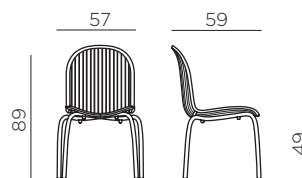

NINFEA DINNER

design Raffaello Galiotto

Ref. 620

	4,5	peso prodotto in kg / weight of product in kg
	6 0,257 m ³	imballo cartonato - pz e volume in m ³ carton packing - pcs and volume in cbm
	48 pz	pz su pallet / pcs on pallet
		impilabile / stackable

IT Sedia senza braccioli. Polipropilene trattato anti-UV, colorato in massa e gambe in alluminio verniciato. Impilabile. Finitura opaca. Dotata di piedini antiscivolo.

EN Chair without armrests. Uniformly colored polypropylene resins with UV additives with legs in coated aluminium and shell in polypropylene. Stackable. Matt finish. With non-slip feet.