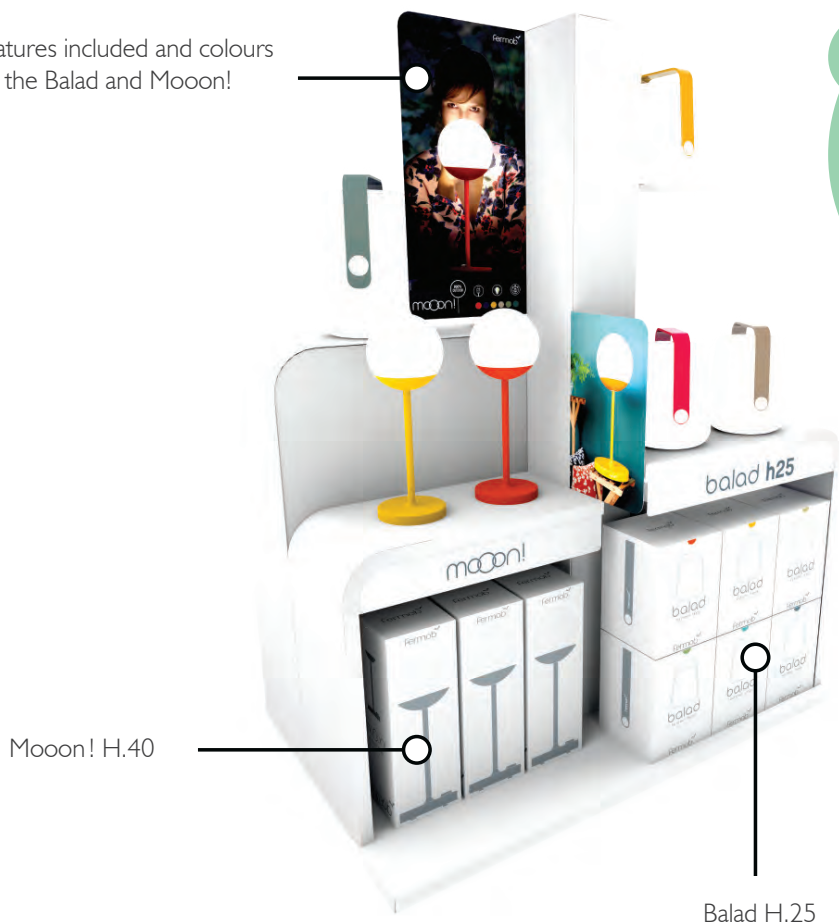

Focus on Cash & Carry

PRODUCTS THAT GENERATE TURNOVER

A lighting display that lets you **PROMOTE**, **STORE** and **RECHARGE** lamps directly with the multi-port socket included.

Technical features included and colours available for the Balad and Moon! models.

💡
Specially designed for the BALAD and MOON! range!