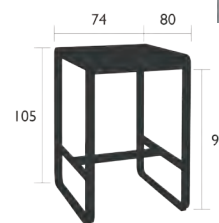

26 kg

8464 - HIGH TABLE 140 X 80 CM

DESIGN BY PAGNON ET PELHÂÎTRE

NEW DOMESTIC PROFESSIONAL INTENSIVE 8 IPAC 24