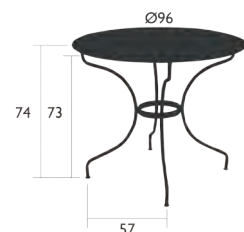

OPÉRA+

0911 - CHAIR

DESIGN BY STUDIO FERMOB

Steel rod frame
Steel sheet seat
Steel rod backrest
Stacking : x 10 (Height – stacked : 180 cm)
Compatible with :
OUTDOOR CUSHION Ø 39 CM - BASICS
OUTDOOR CUSHION Ø40 CM - COLOR MIX

5,7 kg

0912 - ARMCHAIR

DESIGN BY STUDIO FERMOB

Steel rod frame
Steel sheet seat
Steel rod backrest
Steel rod armrests
Stacking : x 4 (Height – stacked : 120 cm)
Compatible with :
OUTDOOR CUSHION Ø 39 CM - BASICS
OUTDOOR CUSHION Ø40 CM - COLOR MIX

5,9 kg

0949 - TABLE Ø 67 CM

DESIGN BY STUDIO FERMOB

Steel sheet table top
Steel tube base
Flat steel belt
Reinforced parts :
Table top (thickness: 1.2 mm)
Tubular base (Ø 20 x 2 mm)
Fastening system between the table top and the base
Fastening system between the base and the belt

5,1 kg

0948 - TABLE Ø 96 CM

DESIGN BY STUDIO FERMOB

Steel sheet table top
Steel tube base
Flat steel belt
Parasol hole : pole max. Ø 40 mm
Reinforced parts :
Table top (thickness: 1.2 mm)
Tubular base (Ø 20 x 2 mm)
Fastening system between the table top and the base
Fastening system between the base and the belt

10,6 kg