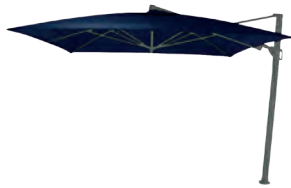

## EASY SHADOW / OFFSET PARASOL 300 X 300 CM

Integrated twister 360° offset pole - lacquered aluminium  
 8 lacquered aluminium pole and ribs  
 Adjustable frame height, can tilt in two directions  
 White braid finish - Anti-wind vent - Protective bag