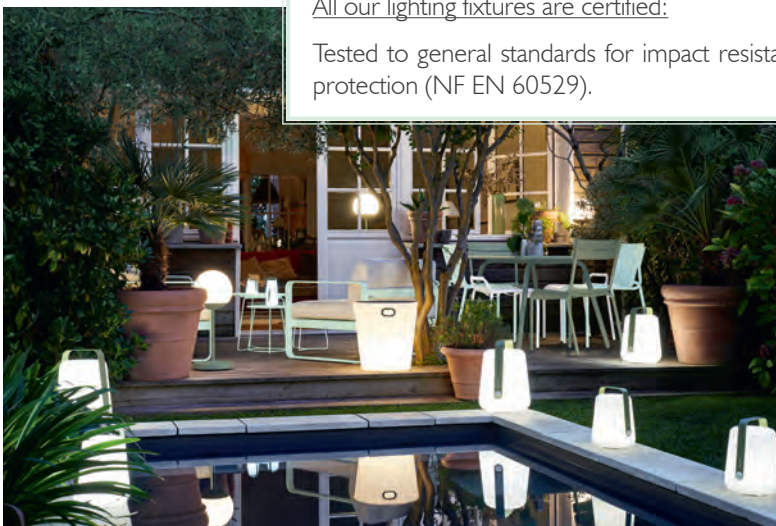

All our lighting fixtures are certified:

Tested to general standards for impact resistance (NF EN 62262) and ingress protection (NF EN 60529).

**SGS**

INOUI

MOON!