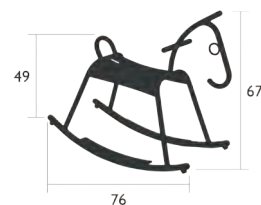

ADADA

3280 - ROCKING HORSE
DESIGN BY STUDIO FERMOB

Aluminium frame
Suitable for children over 10 months old
Meets toy safety standards (71-1, 71-2, and 71-3)
PVC pads

2.5 kg

ADADA & LUXEMBOURG KID

FURNITURE