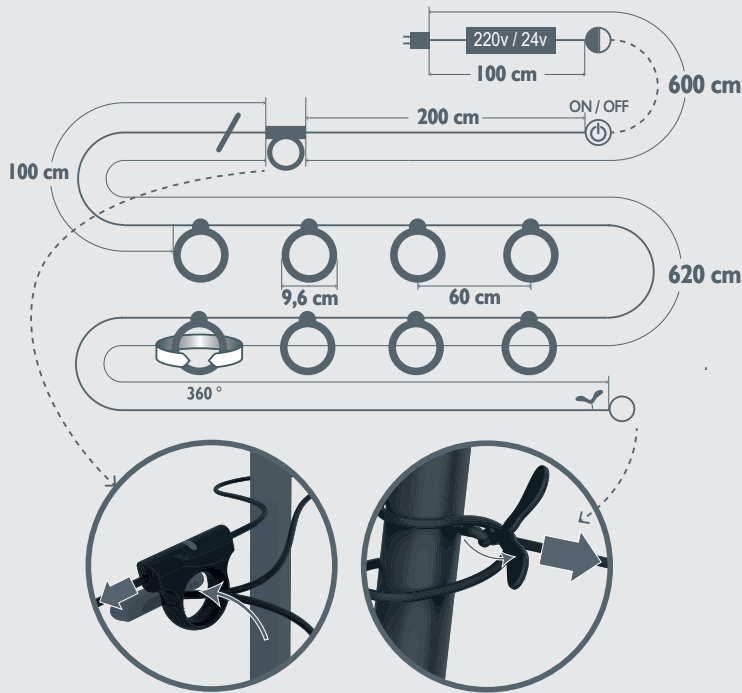

## MUCH MORE THAN A GARLAND...

It's a fully fledged aerial lighting solution.

It consists of a 12-metre matt black cable, including a 6-metre hanging cable, plus 8 LED spotlights that are adjustable through 360° and 2 hook mechanisms, one at each end.