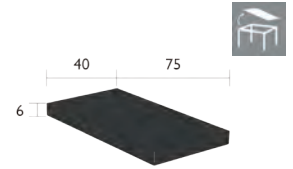

# LOUNGE

8452 - RECTANGULAR CONNECTING SHELF  
 DESIGN BY PAGNON ET PELHÂÎTRE

NEW DOMESTIC PROFESSIONAL INTENSIVE 8 IPAC 24

Laser-cut steel sheet  
 Max. load: 60 kg

4,5 kg

8490XXYY - 1-SEATER OTTOMAN  
 DESIGN BY PAGNON ET PELHÂÎTRE