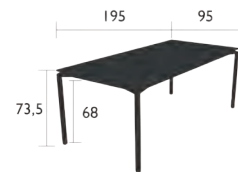

Tubular aluminium frame
Aluminium table top
Leg riser provided for rain runoff
Compatible with :
PROTECTIVE COVER 210 X 100 FOR TABLE - COVERS

45 kg

8750 - HIGH TABLE 160 X 80
DESIGN BY ANTOINE LESUR

NEW DOMESTIC PROFESSIONAL INTENSIVE 10 IPAC x6 24