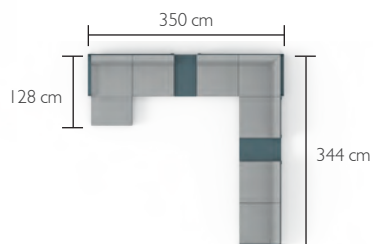

○ ————— *Composition n°10*

- 2-seater left module (8524)
- Rectangular connecting shelf (8452)
- 2-seater right corner module (8524)
- 1-seater central module (8510)
- Rectangular connecting shelf (8452)
- 2-seater right module (8522)
- 1-seater ottoman (8490)