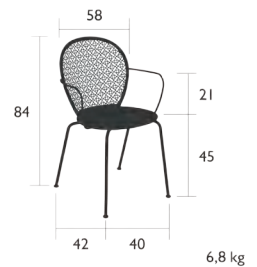

## 5712 - ARMCHAIR

DESIGN BY FRÉDÉRIC SOFIA

Steel sheet seat  
Laser-cut steel sheet backrest  
Steel rod armrests  
Steel tube base  
Stacking : x 4 (Height – stacked : 94 cm)