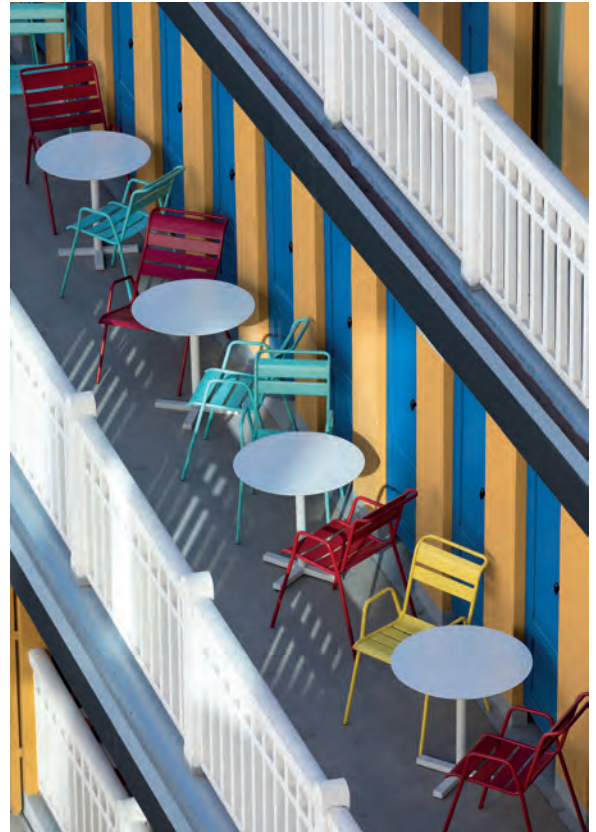

As professional outdoor spaces are the showcases of both private and public institutions, they must be **personalized and attractive, and thought must be given to their every aspect** - furniture, lighting, separators, parasols and decorative accessories - to create uniquely styled, **complete layouts for all professional outdoor spaces.**

Professional markets are long-standing markets for the Fermob brand.

The Bistro chair, created from the Simplex model (a Fermob patent dating back to 1889) used to be sold to lemonade sellers! Since then, our professional catalogue has grown to **400 articles** across over **60 collections**, a huge choice that doesn't even include adaptations and bespoke pieces.

To coordinate our activity and offer the highest level of service, a **team of 30 people within the Fermob Contract Unit is exclusively dedicated to consulting and professional projects**: layout advice, developing 2D/3D plans and 3D files for your mock-ups, special articles, customized services, installation and assembly.

HOTEL MOLITOR, PARIS - FRANCE

FOR PROFESSIONALS, BY PROFESSIONALS AND EVERYWHERE