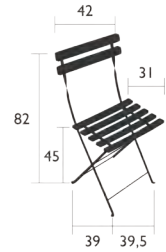

# BISTRO

5001 - CLASSIC CHAIR

Steel frame  
Curved natural lacquered beech slats  
Plastic clips for safe folding and unfolding  
One-piece steel cross-pieces  
One-piece pads  
Compatible with :  
BISTRO OUTDOOR CUSHION 28 X 38 CM - BASICS  
BISTRO OUTDOOR CUSHION 38 X 30 CM - COLOR MIX