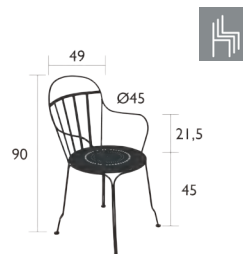

LOUVRE

0801 - CHAIR

Steel rod frame
Perforated steel sheet seat
Steel wires and steel flat wires backrest
Stacking : x 10 (Height – stacked : 157 cm)
Compatible with :
OUTDOOR CUSHION Ø 39 CM - BASICS
OUTDOOR CUSHION Ø40 CM - COLOR MIX

5,5 kg

0802 - ARMCHAIR

Steel rod frame
Perforated steel sheet seat
Steel wires and steel flat wires backrest
Steel rod armrests
Stacking : x 7 (Height – stacked : 140 cm)
Compatible with :
OUTDOOR CUSHION Ø 43 CM - BASICS

6,5 kg

LOUVRE & ROMANE

FURNITURE