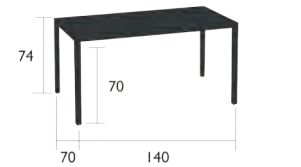

I 511 - TABLE 140 X 70 CM

DESIGN BY ANDRÉE & OLIVIA PUTMAN

DOMESTIC | PROFESSIONAL | INTENSIVE

9 IPAC

Icon: Person with 'x' (24)

Icon: 24 colored dots

Steel frame  
Aluminium table top  
Leg riser provided for rain runoff  
Compatible with :  
PROTECTIVE COVER 160 X 100 CM FOR TABLE - COVERS