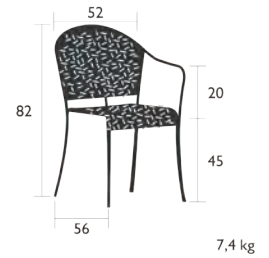

# RENDEZ-VOUS

9503 - ARMCHAIR

DESIGN BY PASCAL MOURGUE

Steel rod frame  
Perforated steel sheet seat  
Perforated steel sheet backrest  
Steel rod armrests  
Stacking : x 5 (Height – stacked : 52.5 cm)

9530 - TABLE Ø 110 CM