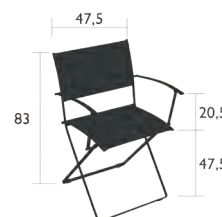

Elliptical steel tube frame
Cast aluminium armrests
Seat and backrest in Batyline® OTF : ISO/DUO or STEREO
Tearproof, resistant to stains, mould and deformation
See p. I Bis for available colours

4,8 kg

8333 - TABLE 71 X 71 CM

DESIGN BY PASCAL MOURGUE