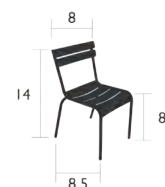

All steel

415165

Willow Green

415101

Cotton White