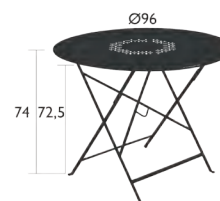

5751 - FOLDING TABLE Ø 77 CM  
DESIGN BY FRÉDÉRIC SOFIA

Steel frame  
Perforated, laser-cut Steel sheet table top  
One-piece pads

5752 - FOLDING TABLE Ø 96CM  
DESIGN BY FRÉDÉRIC SOFIA

Steel frame  
Perforated, laser-cut Steel sheet table top  
One-piece pads