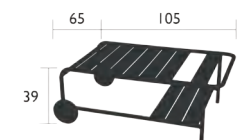

5 kg

4168 - LOW TABLE WITH CASTERS

Aluminium frame  
Aluminium slats table top  
Wheels : flexible PVC tread  
Painted aluminium wheel bodies  
Silencing pads

10,6 kg