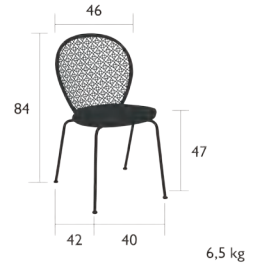

High-resistance polyurethane foam 40 kg/m³ seat
Covering : Outdoor Skai® imitation leather - waterproof and mould-resistant, tearing, chlorine and UV rays
Perforated laser-cut steel sheet backrest
Steel tube base
Stacking : x 4 (Height – stacked : 100 cm)

572147 ● Anthracite 572192 ● Deep Blue