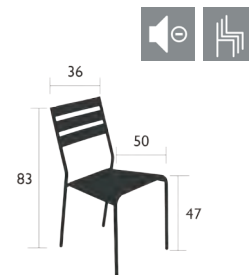

FACTO

2501 - CHAIR

DESIGN BY PATRICK JOUIN

Steel tube frame
Steel sheet seat
Steel sheet backrest
Silencing pads
Stacking : x 4 (Height – stacked : 93 cm)

5,4 kg

2503 - BAR CHAIR

DESIGN BY PATRICK JOUIN

Steel tube frame
Steel sheet seat
Steel sheet backrest
Special height for the Contract network only (61 cm)
Silencing pads

6,2 kg

FACTO & ORIGAMI