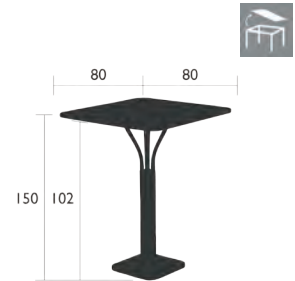

# DINING HIGH

4140 - HIGH PEDESTAL TABLE 80 X 80 CM

DESIGN BY FRÉDÉRIC SOFIA

Tubular aluminium frame  
Aluminium slats table top  
Steel ballast, aluminium base  
Parasol hole : pole max. Ø 37 mm

21,5 kg

4141 - HIGH TABLE 126 X 73 CM