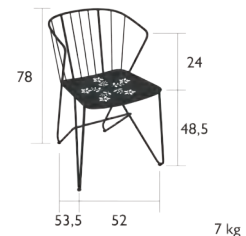

FLOWER

Laser-cut steel sheet seat
Tubular steel and steel wire backrest
Tubular steel and steel wire base

Steel sheet seat
Tubular steel and steel wire backrest
Tubular steel and steel wire base

Steel sheet table top
Tubular steel and steel wire base