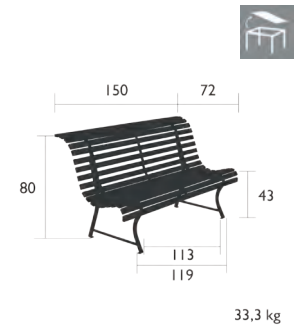

LOUISIANE

I000 - BENCH 150 CM

DOMESTIC | PROFESSIONAL | INTENSIVE

7 IPAC

3

24

Steel frame
Square steel tube
Central strip in aluminium