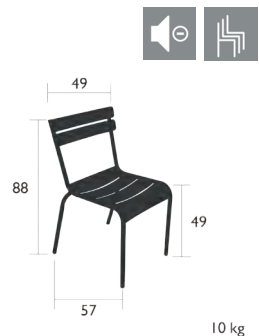

LUXEMBOURG STEEL

4121 - STEEL CHAIR
DESIGN BY FRÉDÉRIC SOFIA

Steel tube frame
Curved steel slats seat
Curved steel slats backrest
Silencing pads
Stacking : x 8 (Height – stacked : 118 cm)
Compatible with :
SKIN OUTDOOR CUSHION 45 X 40 CM - BASICS
OUTDOOR CUSHION 37 X 41 CM - BASICS
OUTDOOR CUSHION 41 X 38 CM - COLOR MIX

Steel tube frame
Curved steel slats seat
Curved steel slats backrest
Steel slats armrests
Silencing pads
Stacking : x 4 (Height – stacked : 100 cm)
Compatible with :
OUTDOOR CUSHION 37 X 41 CM - BASICS
SKIN OUTDOOR CUSHION 45 X 40 CM - BASICS
OUTDOOR CUSHION 41 X 38 CM - COLOR MIX

Steel tube frame
Curved steel slats seat
Curved steel slats backrest
Steel slats armrests
Silencing pads
Stacking : x 4 (Height – stacked : 90 cm)
Compatible with :
OUTDOOR CUSHION 96 X 47 CM - BASICS
LOW ARMCHAIR HEADREST - LUXEMBOURG
SET OF 2 OUTDOOR CUSHION 41 X 45 CM - COLOR MIX

4151 - MINIATURE CHAIR (SCALE 1/6)
DESIGN BY FRÉDÉRIC SOFIA

All steel

415165

Willow Green

415101

Cotton White

110 g