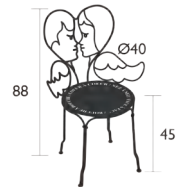

ANGE

2008 - CHAIR

DESIGN BY JEAN-CHARLES DE CASTELBAJAC

Steel rod frame
Laser-cut steel sheet seat
Laser-cut steel backrest
Hand-forged wings and rings
Stacking : x 3 (Height – stacked : 135 cm)

7 kg

ANGE