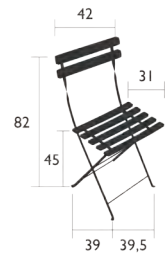

Steel frame
High-quality Duraflon® resin curved slats
Plastic clips for safe folding and unfolding
One-piece steel cross-pieces
One-piece pads
Compatible with :
BISTRO OUTDOOR CUSHION 28 X 38 CM - BASICS
BISTRO OUTDOOR CUSHION 38 X 30 CM - COLOR MIX

4 kg

630101 Cotton White 630102 Cedar green

5107 - NATURAL CHAIR