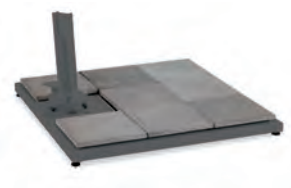

EASY SHADOW / BASE

Lacquered steel frame with electrolytic coating
8 cast concrete slabs

- ☐ V30151 : Anthracite
- ☐ V30150 : White