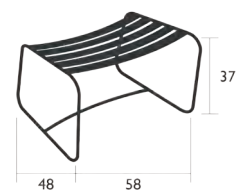

SURPRISING

1225 - CHAIR

DESIGN BY HARALD GUGGENBICHLER

Steel rod frame
Laser-cut steel sheet slats seat
Laser-cut steel sheet slats backrest
Stacking : x 10 (Height – stacked : 95 cm)
Product enhancement :
Improved stacking capacity

7 kg

1217 - LOW ARMCHAIR

DESIGN BY HARALD GUGGENBICHLER

Steel rod frame
Laser-cut steel sheet slats seat
Laser-cut steel sheet slats backrest
Steel rod armrests

10,5 kg

1218 - FOOTREST

DESIGN BY HARALD GUGGENBICHLER

Steel rod frame
Laser-cut steel sheet
Slides away under the low armchair

5,7 kg

1233 - BAR STOOL

DESIGN BY HARALD GUGGENBICHLER

Steel rod frame
Laser-cut steel sheet slats seat
Stacking : x 6 (Height – stacked : 100 cm)

9 kg