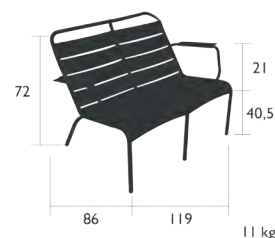

LUXEMBOURG

LOUNGE

4104 - LOW ARMCHAIR

DESIGN BY FRÉDÉRIC SOFIA

Tubular aluminium frame
Curved aluminium slats seat
Curved aluminium slats backrest
Aluminium slats armrests
Silencing pads
Stacking : x 6 (Height – stacked : 102 cm)
Compatible with :
OUTDOOR CUSHION 96 X 47 CM - BASICS
LOW ARMCHAIR HEADREST - LUXEMBOURG
SET OF 2 OUTDOOR CUSHION 41 X 45 CM - COLOR MIX

4165 - LOW ARMCHAIR HEADREST

DESIGN BY FRÉDÉRIC SOFIA

Tubular aluminium frame
Outdoor fabric Batyline® ISO / DUO or Batyline® STEREO
Tearproof, stain-resistant, mould-resistant, and shape-retention
See p. I Bis for available colours
Compatible with :
LOW ARMCHAIR - LUXEMBOURG
STEEL LOW ARMCHAIR - LUXEMBOURG

740 g

4105 - DUO LOW ARMCHAIR

DESIGN BY FRÉDÉRIC SOFIA

Tubular aluminium frame
Curved aluminium slats seat
Curved aluminium slats backrest
Aluminium slats armrests
Silencing pads
Stacking : x 4 (Height – stacked : 85 cm)