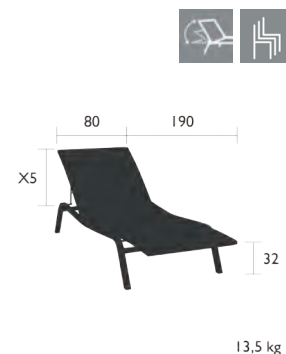

# ALFRED

3240 - SIDE TABLE

DESIGN BY PASCAL MOURGUE

Steel frame  
Steel sheet table top  
Polyamide wheels

7.3 kg

ALFRED

FURNITURE

# ALIZÉ

8906 - SUNLOUNGER  
DESIGN BY PASCAL MOURGUE

Aluminium profile and stainless steel wire frame  
Bed in Batyline® OTF : ISO/DUO or STEREO  
Tearproof, resistant to stains, mould and deformation  
Adjustable backrest 5 positions (34-57-68-76-82 cm)  
Adjustable footrest 2 positions  
Zero gravity position available - Integrated wheels  
Stacking : x 15 (Height – stacked : 141 cm)  
See p.1 Bis for available colours  
Compatible with :  
HEADREST 38 X 15 X 6 CM - BASICS  
PROTECTIVE COVER FOR SUNLOUNGERS - ALIZÉ  
HEADREST 44 X 15 X 5,5 CM - COLOR MIX