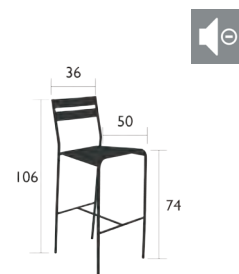

Steel tube frame
Steel sheet seat
Steel sheet backrest
Special height for the Contract network only (61 cm)
Silencing pads