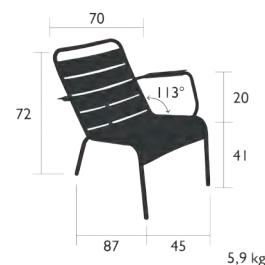

Tubular aluminium frame
Curved aluminium slats seat
Curved aluminium slats backrest
Aluminium slats armrests
Silencing pads
Stacking : x 6 (Height – stacked : 102 cm)
Compatible with :
OUTDOOR CUSHION 96 X 47 CM - BASICS
LOW ARMCHAIR HEADREST - LUXEMBOURG
SET OF 2 OUTDOOR CUSHION 41 X 45 CM - COLOR MIX