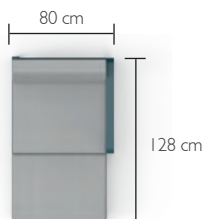

OUR LAYOUT IDEAS

Composition n°1