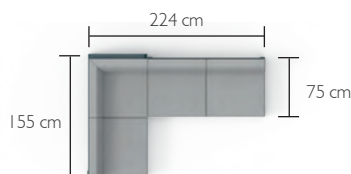

Composition n°6

2-seater central module (8520)
2-seater corner module
- right (8524) or left (8523) -