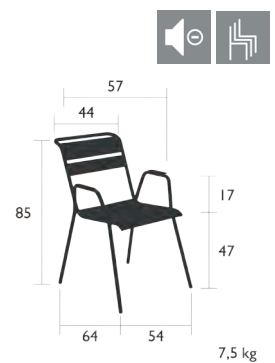

MONCEAU

DINING

4805 - STOOL

DESIGN BY STUDIO FERMOB

Steel tube frame
Steel slats seat
Silencing pads
Stacking : x 11 (Height – stacked : 140 cm)
Compatible with :
OUTDOOR CUSHION 41 X 38 CM - COLOR MIX

4803 - BRIDGE

DESIGN BY STUDIO FERMOB

Steel tube frame
Steel slats seat
Steel slats backrest
Tubular steel armrests
Silencing pads
Stacking : x 10 (Height – stacked : 150 cm)
Compatible with :
OUTDOOR CUSHION 37 X 41 CM - BASICS
OUTDOOR CUSHION 41 X 38 CM - COLOR MIX

4802 - XL ARMCHAIR

DESIGN BY STUDIO FERMOB

Steel tube frame
Steel slats seat
Steel slats backrest
Steel slats armrests
Silencing pads
Stacking : x 10 (Height – stacked : 150 cm)
Compatible with :
OUTDOOR CUSHION 37 X 41 CM - BASICS
OUTDOOR CUSHION 41 X 38 CM - COLOR MIX

4810 - 2/3-SEATER BENCH

DESIGN BY STUDIO FERMOB

Steel tube frame
Steel slats seat
Steel slats backrest
Silencing pads
Stacking : x 10 (Height – stacked : 145 cm)