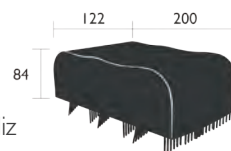

TROLLEYS

0190 - CHAIR TROLLEY

DESIGN BY STUDIO FERMOB

Steel tube frame
Storage capacity: 36 folding chairs
(Bistro, Dune, La Môme, Latitude, Folding Lorette, Plein Air)
Takes up little space - Delivered flat-packed
Stainless steel screws - 4 wheels with brake

019008 ● Black

0191 - TABLE TROLLEY

DESIGN BY STUDIO FERMOB

Steel tube frame
Storage capacity: 20 folding tables
(Bistro, Folding Lorette and Floreal, all table formats except 37 x 57, 117 x 77, Ø96, Ø117 cm and high table)
Takes up little space - Delivered flat-packed
Stainless steel screws - 4 wheels with brake

019108 ● Black

HAND TROLLEY

4190 - HAND TROLLEY

Steel frame
Supports the following seats:

- Luxembourg chair/bridge x7
- Surprising chair x4
- Cadiz chair/bridge x6
- Costa chair/bridge x6
- Stripe chair x7

Delivered assembled with wheels (Ø 20 cm)

419042 ● Liquorice

COVERS

3150 - CHAIR & ARMCHAIR STACK COVER

Polyester
Max. storage capacity: 36 chairs and armchairs
Luxembourg, Monceau, Stripe, Costa, Facto, Kintbury, Lorette and Cadiz

315054 ● Light grey

1 kg