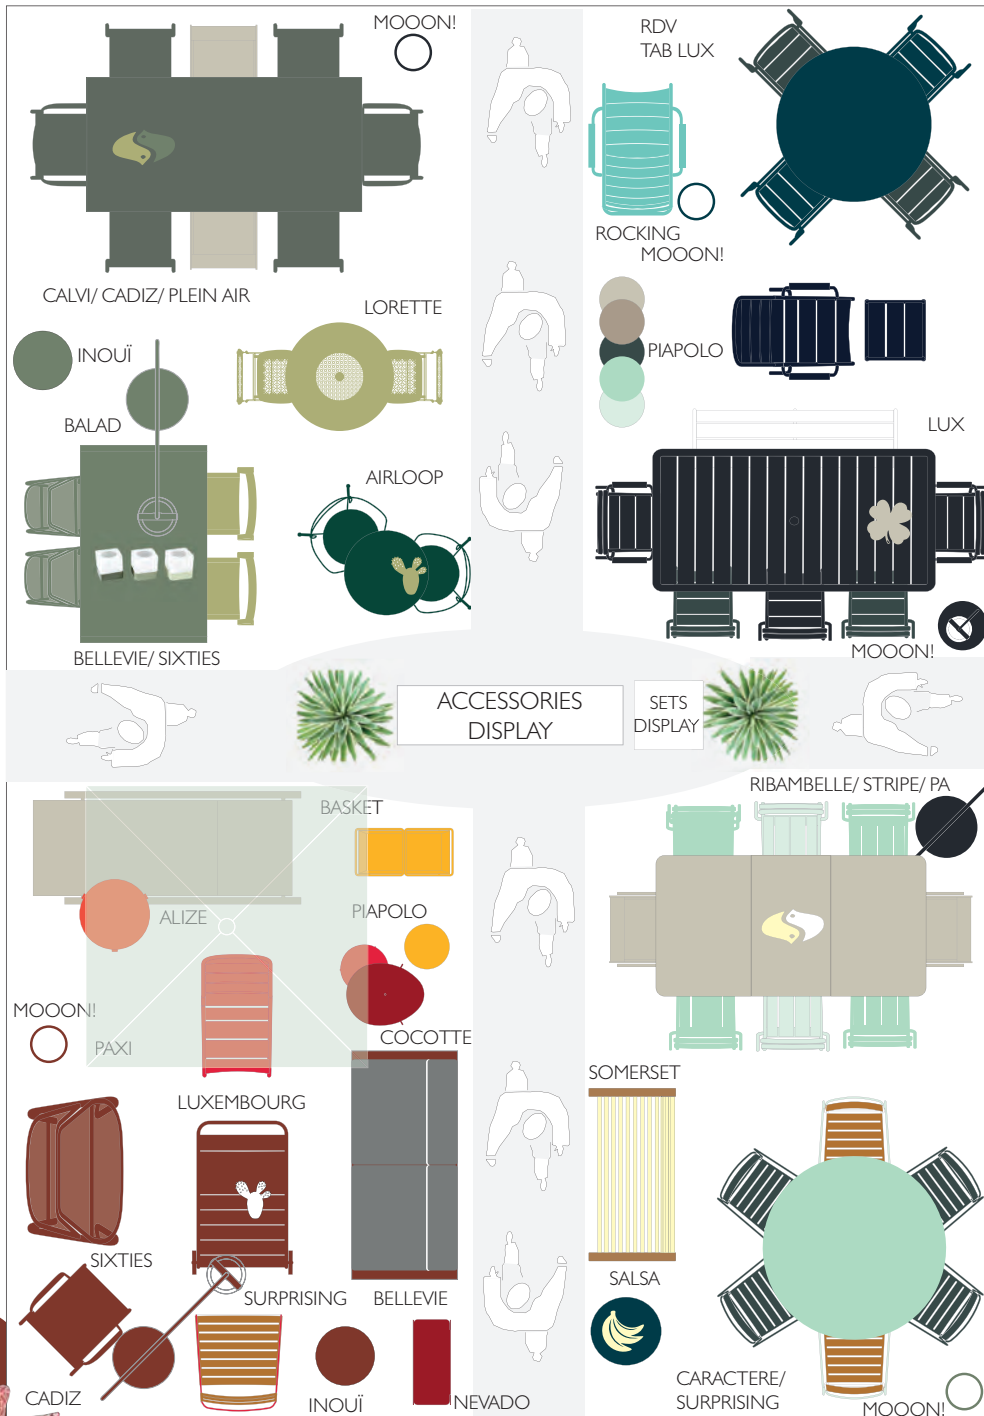

Our layout TIPS

70 m²

Light and Shade