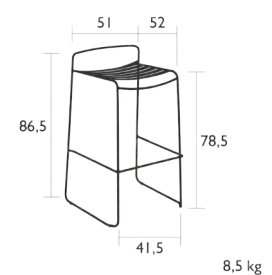

SURPRISING

I 240 - TEAK CHAIR

DESIGN BY HARALD GUGGENBICHLER

Steel rod frame
Teak slats (natural, non-oiled, grade C) seat
Teak slats (natural, non-oiled, grade C) backrest
Stacking : x 7 (Height – stacked : 101 cm)

I 244 - TEAK LOW ARMCHAIR

DESIGN BY HARALD GUGGENBICHLER

Steel rod frame
Teak slats (natural, non-oiled, grade C) seat
Teak slats (natural, non-oiled, grade C) backrest
Steel rod armrests

I 245 - TEAK FOOTREST

DESIGN BY HARALD GUGGENBICHLER

Steel rod frame
Teak slats (natural, non-oiled, grade C)

I 243 - TEAK BAR STOOL

DESIGN BY HARALD GUGGENBICHLER

Steel rod frame
Teak slats (natural, non-oiled, grade C) seat
Stacking : x 6 (Height – stacked : 104 cm)