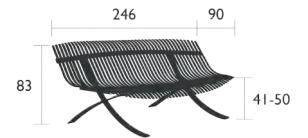

# CHARIVARI

I025 - BENCH

DESIGN BY JULIETTE LIBERMAN

DOMESTIC | PROFESSIONAL | INTENSIVE

9 IPAC

6 x

24

Curved aluminium slats seat  
Liquorice steel base  
Delivered assembled