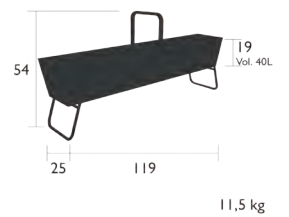

BASKET

3231 - HIGH PLANTER
DESIGN BY FABIO MELIOTA

Steel rod frame
Steel rod handle
Aluminium tray
2 drainage holes at each end of the tray, with plugs
Feet and tray separable

3230 - LONG PLANTER
DESIGN BY FABIO MELIOTA

Steel rod frame
Steel rod handle
Aluminium tray
2 drainage holes at each end of the tray, with plugs
Feet and tray separable

BASKET