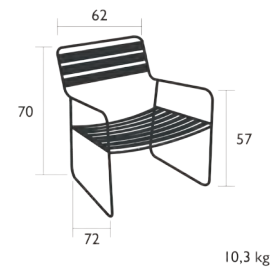

SURPRISING

I 240 - TEAK CHAIR

DESIGN BY HARALD GUGGENBICHLER

Steel rod frame
Teak slats (natural, non-oiled, grade C) seat
Teak slats (natural, non-oiled, grade C) backrest
Stacking : x 7 (Height – stacked : 101 cm)

I 244 - TEAK LOW ARMCHAIR

DESIGN BY HARALD GUGGENBICHLER

Steel rod frame
Teak slats (natural, non-oiled, grade C) seat
Teak slats (natural, non-oiled, grade C) backrest
Steel rod armrests

I 245 - TEAK FOOTREST

DESIGN BY HARALD GUGGENBICHLER

Steel rod frame
Teak slats (natural, non-oiled, grade C)

I 243 - TEAK BAR STOOL

DESIGN BY HARALD GUGGENBICHLER

Steel rod frame
Teak slats (natural, non-oiled, grade C) seat
Stacking : x 6 (Height – stacked : 104 cm)