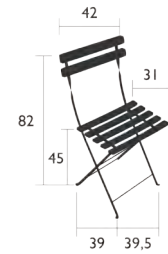

Steel frame
Curved steel slats
Plastic clips for safe folding and unfolding
One-piece steel cross-pieces
One-piece pads
Compatible with :
BISTRO OUTDOOR CUSHION 38 X 30 CM - COLOR MIX
BISTRO OUTDOOR CUSHION 28 X 38 CM - BASICS