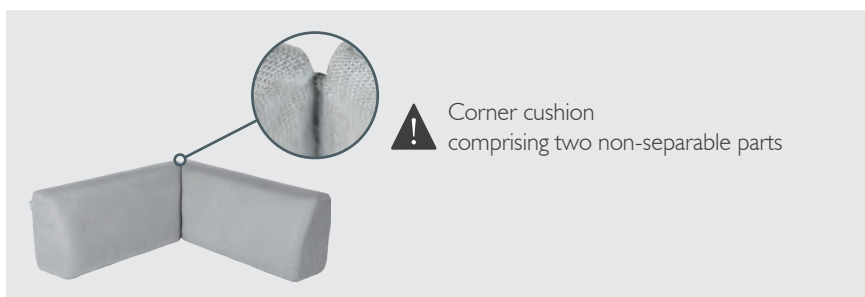

BELLEVIE

LOUNGE

8525XXYY - 2-SEATER CLUB SOFA

DESIGN BY PAGNON ET PELHÂTRE

NEW DOMESTIC PROFESSIONAL INTENSIVE 10 IPAC x2 3 24

Aluminium frame
Aluminium base
Compatible with :
PROTECTIVE COVER FOR 2-SEATER SOFA - BELLEVIE

32.4 kg

8530XXYY - 3-SEATER CLUB SOFA

DESIGN BY PAGNON ET PELHÂTRE

NEW DOMESTIC PROFESSIONAL INTENSIVE 10 IPAC x3 3 24

Aluminium frame
Aluminium base
Compatible with :
PROTECTIVE COVER FOR 3-SEATER SOFA - BELLEVIE

41.3 kg

BELLEVIE & COCOTTE

FURNITURE