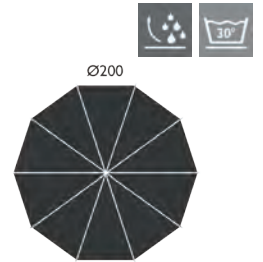

Tilting pole - lacquered aluminium - Ø28mm - thickness 1,4 mm
10 fibreglass ribs - Ø7 mm
Spike Ø32 mm with screws
White braid finish - Protective bag
Compatible with :
CONCRETE PARASOL BASE 30 KG

- ☐ V03105503 : White
- ☐ M01350 : Aqua green fabric
- ☐ M024 - ECrú fabric
- ☐ M0602 - Papyrus fabric
- ☐ M01281 - Granite fabric