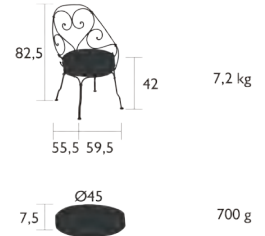

CUSHION COVERS DESIGNED FOR OUTDOOR USE

Colour-fast
in the sun

Water-repellent
treatment

Breathable:
quick-drying

Anti-stain
treatment

Tearproof
and resistant to
abrasion

Removable
covers

Machine
washable

! Must be brought inside during bad weather

FILLING : HIGH-RESILIENCE POLYURETHANE FOAM Density 30 kg/m³ | Thickness 75 mm
+ COMFORT PADDING Thickness 25 mm

- Steel frame - available in the 24 colours of the Fermob colour chart,
- Sunbrella® fabric developed exclusively for Fermob by Dickson company, the outdoor fabric specialist.
- Available in 3 colours :

81

Off-white
Recommended with all 24 shades of the colour chart

79

Flannel grey
Recommended with frame in :

● 48 Rosemary	● 14 Nutmeg	● 09 Russet	● 43 Chili
● 20 Red Ochre	● 93 Pink Praline	● 21 Acapulco Blue	● 92 Deep Blue
● 38 Steel Grey	● 26 Storm Grey	● 47 Anthracite	● 42 Liquorice
● A6 Frosted Lemon	● A5 Clay grey	○ A7 Ice Mint	● 83 Opaline Green

A3

Graphite grey
Recommended with frame in :

● 65 Willow Green	● 82 Cactus	● 48 Rosemary	● 14 Nutmeg
● 73 Honey	● 45 Capucine	● 43 Chili	● 20 Red Ochre
● 92 Deep Blue	● 26 Storm Grey	● 47 Anthracite	● 42 Liquorice
● A5 Clay grey	○ A7 Ice Mint	○ 01 White Cotton	● 83 Opaline Green

SPECIFY THE FRAME AND CUSHION COLOURS WHEN PLACING YOUR ORDER : 220545A3

CABRIOLET ARMCHAIR
item code 4 numbers

2205

CAPUCINE
metal colour code XX

45

GRAPHITE GREY CUSHIONS
fabric colour code YY

A3