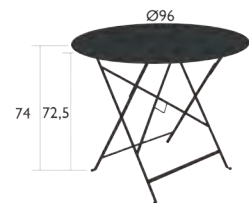

DOMESTIC | PROFESSIONAL | INTENSIVE

6<sup>7</sup> IPAC

3

24

Steel sheet table top  
Steel base  
Parasol hole : pole max. Ø 40 mm  
One-piece pads

12 kg

0237 - TABLE Ø 117 CM

DOMESTIC | PROFESSIONAL | INTENSIVE