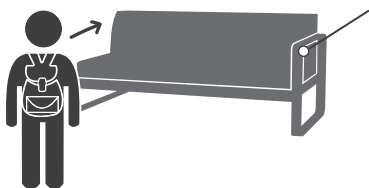

TO PLACE ORDER

FACING THE PRODUCT

THE 2-SEATER RIGHT MODULE