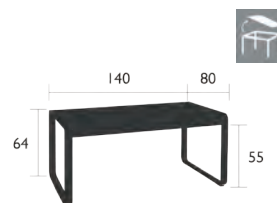

BELLEVIE

LOUNGE

8450 - LOW TABLE

DESIGN BY PAGNON ET PELHAÏTRE

Aluminium table top
Aluminium base

14 kg

8459 - MID-HEIGHT TABLE 74 X 80 CM

DESIGN BY PAGNON ET PELHAÏTRE

Steel sheet table top
Aluminium base

20,5 kg

8457 - MID-HEIGHT TABLE 140 X 80 CM

DESIGN BY PAGNON ET PELHAÏTRE

Steel sheet table top
Aluminium base
Compatible with :
PROTECTIVE COVER 160 X 100 CM FOR TABLE - COVERS

29 kg

BELLEVIE, BALAD, BEBOP & INOUÏ