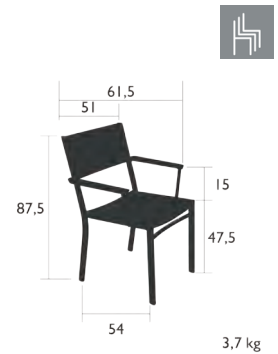

Aluminium frame
Aluminium armrests
Seat and backrest in Batyline® OTF : ISO/DUO or STEREO
Tearproof, resistant to stains, mould and deformation
Stacking : x 7 (Height – stacked : 114 cm)
See p. I Bis for available colours