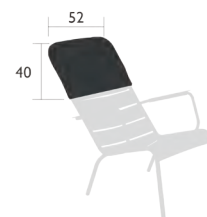

Tubular aluminium frame
Outdoor fabric Batyline® ISO / DUO or Batyline® STEREO
Tearproof, stain-resistant, mould-resistant, and shape-retention
See p. I Bis for available colours
Compatible with :
LOW ARMCHAIR - LUXEMBOURG
STEEL LOW ARMCHAIR - LUXEMBOURG