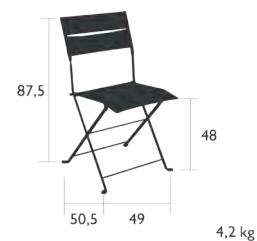

# LATITUDE

4911 - CHAIR

DESIGN BY PASCAL MOURGUE

DOMESTIC PROFESSIONAL INTENSIVE

7<sup>8</sup>  
IPAC

Steel frame  
Seat and backrest in Batyline® OTF : ISO/DUO or STEREO  
Tearproof, resistant to stains, mould and deformation  
One-piece pads  
See p. I Bis for available colours