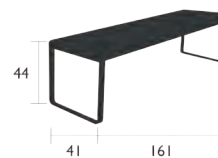

# BELLEVIE PREMIUM

8418 - BENCH

DESIGN BY PAGNON ET PELHÂÎTRE

Steel sheet seat  
Aluminium base  
Reinforced parts :  
Stiffening crosspieces for intensive use  
Drilled base for floor mounting

15,5 kg

8432 - TABLE 196 X 90 CM