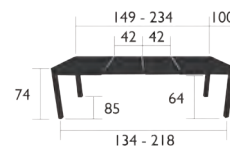

Aluminium frame
Aluminium table top
Telescopic system with stainless steel bearing mechanism
Extension storage compartment under the table top
Leg riser provided for rain runoff
Compatible with :
PROTECTIVE COVER 160 X 100 CM FOR TABLE - COVERS

41,2 kg

5222 - TABLE WITH 3 EXTENSIONS XL 149/299 X 100 CM

DESIGN BY STUDIO FERMOB