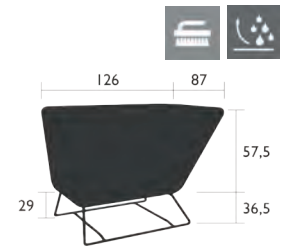

62402078	● Red Ochre	62402178	● Acapulco Blue	62404736	● Anthracite	37 kg
	Dark Iris fabric		Dark Iris fabric		Pearl Grey fabric	
62408277	● Cactus	62404277	● Liquorice	62407336	● Honey	
	Almond Green fabric		Almond Green fabric		Pearl Grey fabric