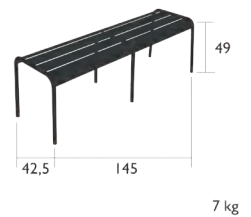

LUXEMBOURG & STRIPE

FURNITURE