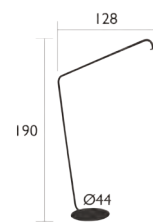

Steel tube frame
Steel base
Steel clip on the ball joint system, with protective rubber pads
Recommended for Balad H.38 lamp
Suitable for Balad H.25 lamp

- 363082 ● Cactus
- 363073 ● Honey
- 363014 ● Nutmeg

- 363047 ● Anthracite
- 363021 ● Acapulco Blue
- 363020 ● Red Ochre