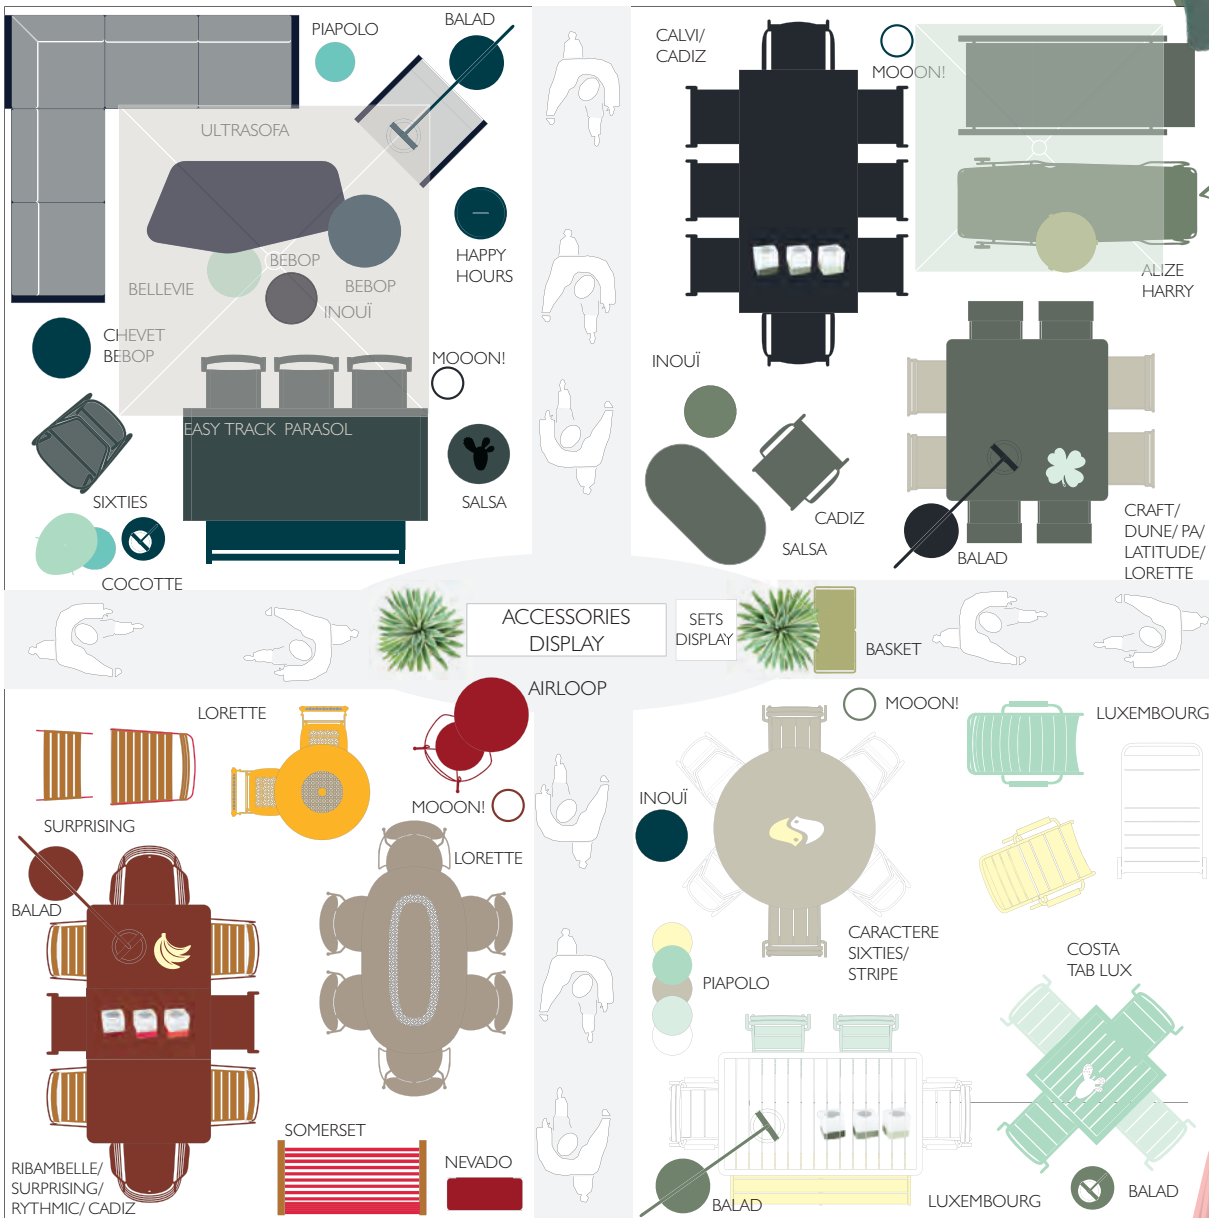

Our layout TIPS

100 m²

Green getting worked up!

Light on pastel...