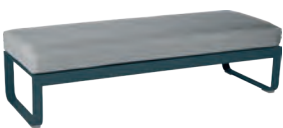

NEW DOMESTIC PROFESSIONAL INTENSIVE 7 IPAC 3 24

Steel frame  
 Aluminium base

12,5 kg

8494XXYY - 2-SEATER OTTOMAN  
 DESIGN BY PAGNON ET PELHÂÎTRE

NEW DOMESTIC PROFESSIONAL INTENSIVE 7 IPAC 2x2 3 24

Steel frame  
 Aluminium base