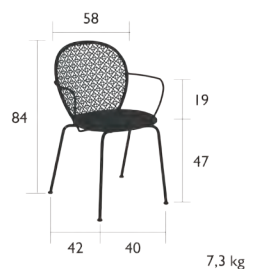

High-resistance polyurethane foam 40 kg/m³ seat
Covering : Outdoor Skai® imitation leather - waterproof and mould-resistant, tearing, chlorine and UV rays
Perforated laser-cut steel sheet backrest
Steel rod armrests
Steel tube base
Stacking : x 4 (Height – stacked : 100 cm)

572247 ● Anthracite 572292 ● Deep Blue