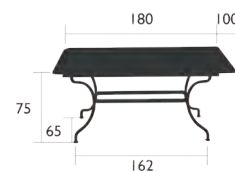

Steel frame
Steel sheet table top
Flat iron belt
Height-adjustable table legs
Leg riser provided for rain runoff
Compatible with :
PROTECTIVE COVER 210 X 100 FOR TABLE - COVERS

61 kg

2138 - TABLE WITH EXTENSIONS 200/300 X 100 CM

DOMESTIC | PROFESSIONAL | INTENSIVE

8 IPAC

14

24