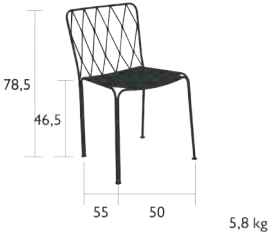

# KINTBURY

5810 - CHAIR

DESIGN BY TERENCE CONRAN

DOMESTIC PROFESSIONAL INTENSIVE

7 IPAC

Tubular steel and steel wire frame  
Steel sheet seat  
Tubular steel and steel wire backrest  
Stacking : x 6 (Height – stacked : 95.4 cm)