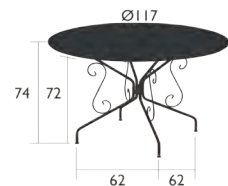

# MONTMARTRE

0630 - TABLE Ø 96 CM

Perforated steel sheet table top  
Tubular steel and steel wire base  
Parasol hole : pole max. Ø 39 mm

10,5 kg

0631 - TABLE Ø 117 CM

Perforated steel sheet table top  
Tubular steel and steel wire base  
Parasol hole : pole max. Ø 39 mm