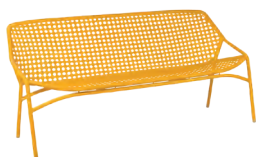

CROISSETTE

DOMESTIC PROFESSIONAL INTENSIVE 10 IPAC 4

Aluminium frame
Weave made from outdoor polyethylene synthetic fibre seat
Silencing pads
Stacking : x 4 (Height – stacked : 100 cm)

- 180401 Cotton White
- 180442 Liquorice
- 180426 Storm Grey
- 180473 Honey

3,2 kg

DOMESTIC PROFESSIONAL INTENSIVE 10 IPAC 4

Aluminium frame
Weave made from outdoor polyethylene synthetic fibre
Silencing pads
Stacking : x 4 (Height – stacked : 100 cm)

- 180501 Cotton White
- 180526 Storm Grey
- 180542 Liquorice
- 180573 Honey

6 kg

1806 - 3-SEATER XL BENCH
DESIGN BY PASCAL MOURGUE

DOMESTIC PROFESSIONAL INTENSIVE 10 IPAC 4

Aluminium frame
Weave made from outdoor polyethylene synthetic fibre
Silencing pads

- 180601 Cotton White
- 180626 Storm Grey
- 180642 Liquorice
- 180673 Honey

10,1 kg

1820 - LOW TABLE
DESIGN BY PASCAL MOURGUE

DOMESTIC PROFESSIONAL INTENSIVE 7 IPAC 24

Steel sheet table top
Steel tube base

9 kg