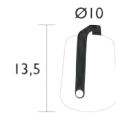

Aluminium handle
Polyethylene diffuser
Lighting intensity : 1 neutral white (100%) + 1 cool white (100%) +
1 candle-style flickering mode + OFF
T° colour : 1 candle-style warm white (2300°K), 1 neutral white (4000°K)
and 1 cool white (6000°K)
Technology LED - 0.3 W
Luminous flux : 20 lm
Min. Battery life : 10 h - Max. : 13 h
Rechargeable (4h)
Type of power supply : USB-C - Cable (supplied) 1.5 m
Controlled with switch
IP44 (ingress protection) | IK10 (impact resistance)
Powered by Smart & Green