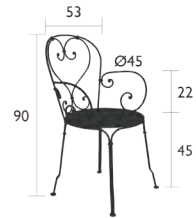

1900

2201 - CHAIR

Steel rod frame
Perforated steel sheet seat
Steel rod backrest
Hand forged scrolls and rings
Stacking : x 10 (Height – stacked : 175 cm)
Compatible with :
OUTDOOR CUSHION Ø 39 CM - BASICS
OUTDOOR CUSHION Ø40 CM - COLOR MIX

6 kg

2202 - ARMCHAIR

Steel rod frame
Perforated steel sheet seat
Steel rod backrest
Hand-forged scrolls, armrests and rings
Stacking : x 4 (Height – stacked : 122 cm)
Compatible with :
OUTDOOR CUSHION Ø 43 CM - BASICS

7 kg

2204 - BENCH

Steel rod frame
Perforated steel sheet seat
Steel rod backrest
Hand-forged scrolls, armrests and rings
Stacking : x 2 (Height – stacked : 103 cm)

12,8 kg

2203 - HANGING ARMCHAIR

Steel rod frame
Perforated steel sheet seat
Steel rod backrest
Hand-forged scrolls, armrests and rings
Compatible with :
OUTDOOR CUSHION Ø 43 CM - BASICS

8,8 kg