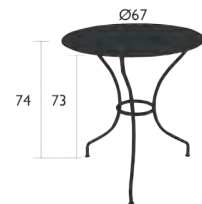

5,1 kg

0948 - TABLE Ø 96 CM

DESIGN BY STUDIO FERMOB