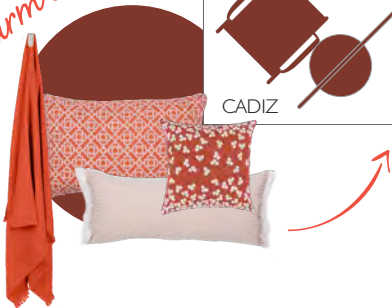

Take a bath of warm colours