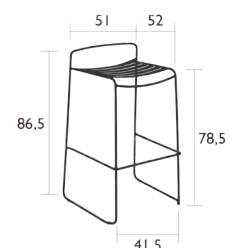

SURPRISING

1225 - CHAIR

DESIGN BY HARALD GUGGENBICHLER

Steel rod frame
Laser-cut steel sheet slats seat
Laser-cut steel sheet slats backrest
Stacking : x 10 (Height – stacked : 95 cm)
Product enhancement :
Improved stacking capacity

7 kg

1217 - LOW ARMCHAIR

DESIGN BY HARALD GUGGENBICHLER

Steel rod frame
Laser-cut steel sheet slats seat
Laser-cut steel sheet slats backrest
Steel rod armrests

10,5 kg

1218 - FOOTREST

DESIGN BY HARALD GUGGENBICHLER

Steel rod frame
Laser-cut steel sheet
Slides away under the low armchair

5,7 kg

1233 - BAR STOOL

DESIGN BY HARALD GUGGENBICHLER

Steel rod frame
Laser-cut steel sheet slats seat
Stacking : x 6 (Height – stacked : 100 cm)

9 kg