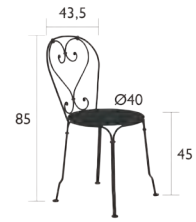

## 2201 - CHAIR

Steel rod frame  
 Perforated steel sheet seat  
 Steel rod backrest  
 Hand forged scrolls and rings  
Stacking : x 10 (Height – stacked : 175 cm)  
Compatible with :  
 OUTDOOR CUSHION Ø 39 CM - BASICS  
 OUTDOOR CUSHION Ø40 CM - COLOR MIX