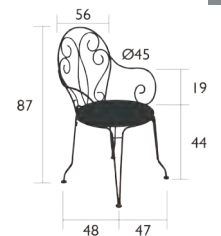

6 kg

4602 - ARMCHAIR

DOMESTIC | PROFESSIONAL | INTENSIVE

6<sup>7</sup> IPAC

Steel rod frame  
 Perforated steel sheet seat  
 Steel rod backrest  
 Steel rod armrests  
 Stacking : x 7 (Height – stacked : 135 cm)  
 Compatible with :  
 OUTDOOR CUSHION Ø 43 CM - BASICS