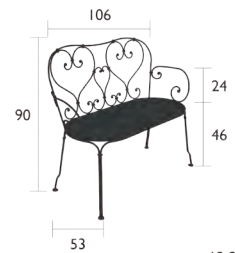

1900

2201 - CHAIR

Steel rod frame
Perforated steel sheet seat
Steel rod backrest
Hand forged scrolls and rings
Stacking : x 10 (Height – stacked : 175 cm)
Compatible with :
OUTDOOR CUSHION Ø 39 CM - BASICS
OUTDOOR CUSHION Ø40 CM - COLOR MIX

6 kg

2202 - ARMCHAIR

Steel rod frame
Perforated steel sheet seat
Steel rod backrest
Hand-forged scrolls, armrests and rings
Stacking : x 4 (Height – stacked : 122 cm)
Compatible with :
OUTDOOR CUSHION Ø 43 CM - BASICS

7 kg

2204 - BENCH

Steel rod frame
Perforated steel sheet seat
Steel rod backrest
Hand-forged scrolls, armrests and rings
Stacking : x 2 (Height – stacked : 103 cm)

12,8 kg

2203 - HANGING ARMCHAIR

Steel rod frame
Perforated steel sheet seat
Steel rod backrest
Hand-forged scrolls, armrests and rings
Compatible with :
OUTDOOR CUSHION Ø 43 CM - BASICS

8,8 kg