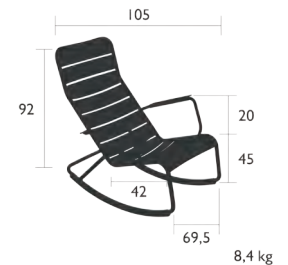

LUXEMBOURG

LOUNGE

4166 - ROCKING CHAIR

DESIGN BY FRÉDÉRIC SOFIA

Tubular aluminium frame
Curved aluminium slats seat
Curved aluminium slats backrest
Aluminium slats armrests

4211 - LOUNGE CHAIR

DESIGN BY FRÉDÉRIC SOFIA

Tubular aluminium frame
Curved aluminium slats seat
Curved aluminium slats backrest
Silencing pads
Stacking : x 6 (Height – stacked : 101 cm)
Compatible with :
OUTDOOR CUSHION 96 X 47 CM - BASICS
SET OF 2 OUTDOOR CUSHION 41 X 45 CM - COLOR MIX

4212 - LOUNGE ARMCHAIR

DESIGN BY FRÉDÉRIC SOFIA

Tubular aluminium frame
Curved aluminium slats seat
Curved aluminium slats backrest
Aluminium slats armrests
Silencing pads
Stacking : x 6 (Height – stacked : 101 cm)
Compatible with :
OUTDOOR CUSHION 96 X 47 CM - BASICS
SET OF 2 OUTDOOR CUSHION 41 X 45 CM - COLOR MIX