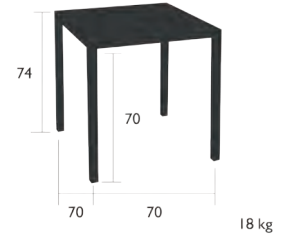

# INSIDE OUT

I 510 - TABLE 70 X 70 CM

DESIGN BY ANDRÉE & OLIVIA PUTMAN

DOMESTIC | PROFESSIONAL | INTENSIVE

9 IPAC

Icon: Person with 'x' (24)

Icon: 24 colored dots

Steel frame  
Aluminium table top