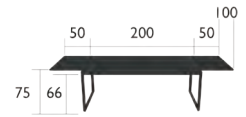

# BIARRITZ

2150 - TABLE WITH EXTENSIONS 200/300 X 100 CM  
DESIGN BY STUDIO FERMOB

DOMESTIC PROFESSIONAL INTENSIVE

9 IPAC

D 14 x 14

24

Steel frame  
Steel sheet table top  
Aluminium base  
Leg riser provided for rain runoff  
Compatible with :  
PROTECTIVE COVER 210 X 100 FOR TABLE - COVERS