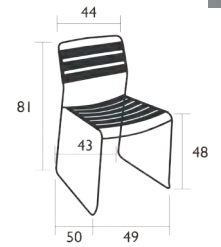

SURPRISING

1225 - CHAIR

DESIGN BY HARALD GUGGENBICHLER

Steel rod frame
Laser-cut steel sheet slats seat
Laser-cut steel sheet slats backrest
Stacking : x 10 (Height – stacked : 95 cm)
Product enhancement :
Improved stacking capacity

7 kg

1217 - LOW ARMCHAIR

DESIGN BY HARALD GUGGENBICHLER

Steel rod frame
Laser-cut steel sheet slats seat
Laser-cut steel sheet slats backrest
Steel rod armrests

10,5 kg

1218 - FOOTREST

DESIGN BY HARALD GUGGENBICHLER

Steel rod frame
Laser-cut steel sheet
Slides away under the low armchair

5,7 kg

1233 - BAR STOOL

DESIGN BY HARALD GUGGENBICHLER

Steel rod frame
Laser-cut steel sheet slats seat
Stacking : x 6 (Height – stacked : 100 cm)

9 kg