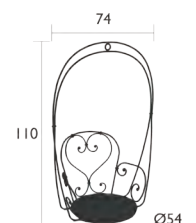

1900

2201 - CHAIR

Steel rod frame
Perforated steel sheet seat
Steel rod backrest
Hand forged scrolls and rings
Stacking : x 10 (Height – stacked : 175 cm)
Compatible with :
OUTDOOR CUSHION Ø 39 CM - BASICS
OUTDOOR CUSHION Ø40 CM - COLOR MIX

6 kg

2202 - ARMCHAIR

Steel rod frame
Perforated steel sheet seat
Steel rod backrest
Hand-forged scrolls, armrests and rings
Stacking : x 4 (Height – stacked : 122 cm)
Compatible with :
OUTDOOR CUSHION Ø 43 CM - BASICS

7 kg

2204 - BENCH

Steel rod frame
Perforated steel sheet seat
Steel rod backrest
Hand-forged scrolls, armrests and rings
Stacking : x 2 (Height – stacked : 103 cm)

12,8 kg

2203 - HANGING ARMCHAIR

Steel rod frame
Perforated steel sheet seat
Steel rod backrest
Hand-forged scrolls, armrests and rings
Compatible with :
OUTDOOR CUSHION Ø 43 CM - BASICS

8,8 kg