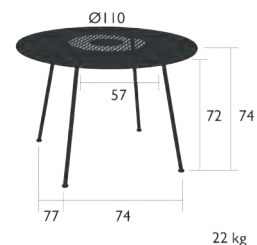

# LORETTE

5761 - TABLE Ø 110 CM  
DESIGN BY FRÉDÉRIC SOFIA

DOMESTIC | PROFESSIONAL | INTENSIVE

6 IPAC

24

Perforated, laser-cut Steel sheet table top  
Steel tube base

5762 - OVAL TABLE 160 X 90 CM  
DESIGN BY FRÉDÉRIC SOFIA