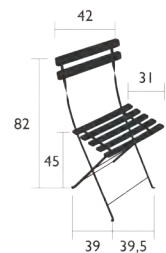

Steel frame
Natural beech curved slats, treated with Textrol®
Plastic clips for safe folding and unfolding
One-piece steel cross-pieces
One-piece pads
Compatible with :
BISTRO OUTDOOR CUSHION 28 X 38 CM - BASICS
BISTRO OUTDOOR CUSHION 38 X 30 CM - COLOR MIX