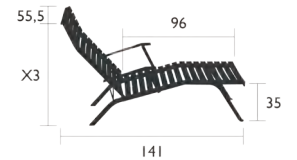

BISTRO

0101 - METAL CHAIR

Steel frame
Curved steel slats
Plastic clips for safe folding and unfolding
One-piece steel cross-pieces
One-piece pads
Compatible with :
BISTRO OUTDOOR CUSHION 38 X 30 CM - COLOR MIX
BISTRO OUTDOOR CUSHION 28 X 38 CM - BASICS

4,8 kg

1601 - CHAISE LONGUE

DESIGN BY PATRICE HARDY

Steel frame
Curved steel slats
Steel armrests
Adjustable backrest 3 positions (66-77-88 cm)
Compatible with :
OUTDOOR CUSHION 171 X 44 CM - BASICS
HEADREST 44 X 15 X 5,5 - COLOR MIX

14,5 kg

5113 - FOLDABLE BAR CHAIR

Steel frame
Curved steel slats
Plastic clips for safe folding and unfolding
One-piece cross-pieces
One-piece pads
Product enhancement :
Seat fixing secured
Compatible with :
BISTRO OUTDOOR CUSHION 38 X 30 CM - COLOR MIX
BISTRO OUTDOOR CUSHION 28 X 38 CM - BASICS

7,5 kg

0250 - HIGH TABLE 71 X 71 CM

Steel sheet table top
Steel base
One-piece pads

10,8 kg