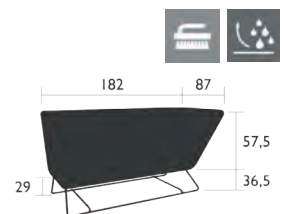

62422078	● Red Ochre	62422178	● Acapulco Blue	62424736	● Anthracite	55 kg
	Dark Iris fabric		Dark Iris fabric		Pearl Grey fabric	
62428277	● Cactus	62424277	● Liquorice	62427336	● Honey	
	Almond Green fabric		Almond Green fabric		Pearl Grey fabric