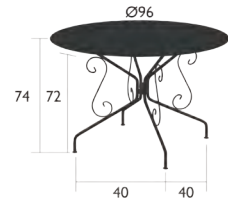

# MONTMARTRE

0630 - TABLE Ø 96 CM

Perforated steel sheet table top  
Tubular steel and steel wire base  
Parasol hole : pole max. Ø 39 mm

10,5 kg

0631 - TABLE Ø 117 CM

Perforated steel sheet table top  
Tubular steel and steel wire base  
Parasol hole : pole max. Ø 39 mm