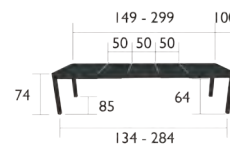

Aluminium frame
Aluminium table top
Telescopic system with stainless steel bearing mechanism
Extension storage compartment under the table top
Leg riser provided for rain runoff
Compatible with :
PROTECTIVE COVER 160 X 100 CM FOR TABLE - COVERS