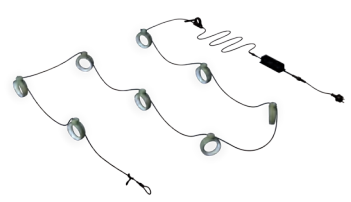

### COMPATIBLE PRODUCTS:

INOUI  
Lighting stool H.44

HOOP  
Garland L.1200

MOON!  
Lamp H.63

MOON!  
Lamp H.134

**THE FERMOB LIGHTING APPLICATION  
ALLOWS YOU TO EASILY CUSTOMIZE LIGHT ATMOSPHERES!**