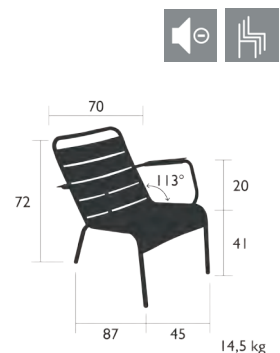

4151 - MINIATURE CHAIR (SCALE 1/6)
DESIGN BY FRÉDÉRIC SOFIA

All steel

415165

Willow Green

415101

Cotton White

110 g