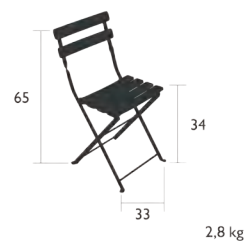

Steel frame
Curved steel slats
Suitable for children aged 3-6 years (complies with European standards)