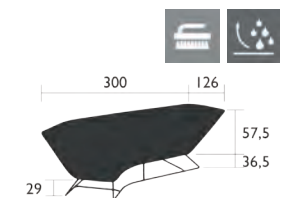

62412078	● Red Ochre	62412178	● Acapulco Blue	62414736	● Anthracite	75 kg
	Dark Iris fabric		Dark Iris fabric		Pearl Grey fabric	
62418277	● Cactus	62414277	● Liquorice	62417336	● Honey	
	Almond Green fabric		Almond Green fabric		Pearl Grey fabric