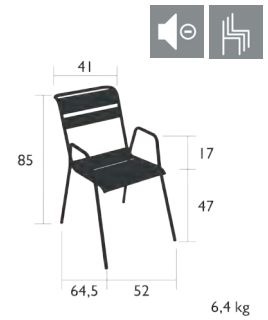

Steel tube frame
Steel slats seat
Steel slats backrest
Tubular steel armrests
Silencing pads
Stacking : x 10 (Height – stacked : 150 cm)
Compatible with :
OUTDOOR CUSHION 37 X 41 CM - BASICS
OUTDOOR CUSHION 41 X 38 CM - COLOR MIX