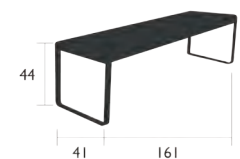

BELLEVIE

DINING

8401 - CHAIR

DESIGN BY PAGNON ET PELHAÏTRE

DOMESTIC | PROFESSIONAL | INTENSIVE

10 IPAC

24

Aluminium frame
Aluminium seat
Aluminium backrest
Aluminium base
Stacking : x 10 (Height – stacked : 148 cm)
Product enhancement :
Noise reduction system

8402 - CHAIR V2

DESIGN BY PAGNON ET PELHAÏTRE

NOT AVAILABLE

NEW

24

Steel sheet seat
Aluminium backrest
Aluminium base

8410 - BENCH

DESIGN BY PAGNON ET PELHAÏTRE

DOMESTIC | PROFESSIONAL | INTENSIVE

8 IPAC

24

Steel sheet seat
Aluminium base