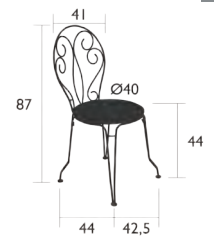

# MONTMARTRE

4601 - CHAIR

DOMESTIC | PROFESSIONAL | INTENSIVE

6<sup>7</sup> IPAC

Steel rod frame  
 Perforated steel sheet seat  
 Steel rod backrest  
 Stacking : x 10 (Height – stacked : 160 cm)  
 Compatible with :  
 OUTDOOR CUSHION Ø 39 CM - BASICS  
 OUTDOOR CUSHION Ø40 CM - COLOR MIX