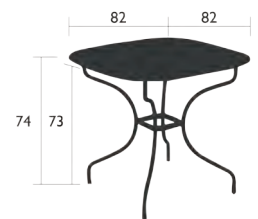

12,5 kg

0947 - OVAL TABLE 160 X 90 CM
DESIGN BY STUDIO FERMOB