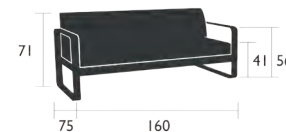

Aluminium frame
Aluminium base
Flame retardant treatment available on request for the UK market
Compatible with :
PROTECTIVE COVER FOR 2-SEATER SOFA - BELLEVIE

28 kg

8480XXYY - 3-SEATER SOFA
DESIGN BY PAGNON ET PELHÂÎTRE

DOMESTIC | PROFESSIONAL | INTENSIVE | 10 IPAC | x3 | 3 | 24