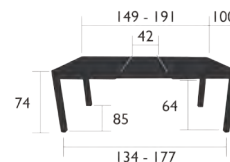

Aluminium frame
Aluminium table top
Telescopic system with stainless steel bearing mechanism
Extension storage compartment under the table top
Leg riser provided for rain runoff
Compatible with :
PROTECTIVE COVER 160 X 100 CM FOR TABLE - COVERS

35,9 kg

5221 - TABLE WITH 2 EXTENSIONS 149/234 X 100 CM

DESIGN BY STUDIO FERMOB