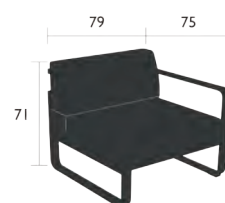

19,3 kg

8522XXYY - 2-SEATER RIGHT MODULE

DESIGN BY PAGNON ET PELHÂÎTRE

NEW DOMESTIC PROFESSIONAL INTENSIVE

10 IPAC

2

3

24