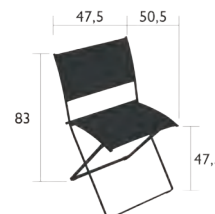

Elliptical steel tube frame
Seat and backrest in Batyline® OTF : ISO/DUO or STEREO
Tearproof, resistant to stains, mould and deformation
See p. I Bis for available colours

4,3 kg

8303 - ARMCHAIR

DESIGN BY PASCAL MOURGUE