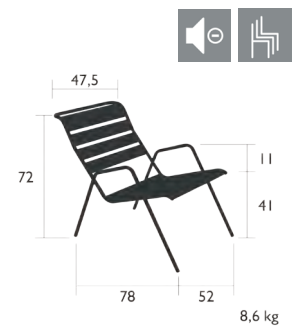

Steel tube frame
Steel slats seat
Steel slats backrest
Tubular steel armrests
Silencing pads
Stacking : x 16 (Height – stacked : 137 cm)
Compatible with :
OUTDOOR CUSHION 43 X 103 CM - BASICS
SET OF 2 OUTDOOR CUSHION 41 X 45 CM - COLOR MIX

4840 - FOOTREST
DESIGN BY STUDIO FERMOB