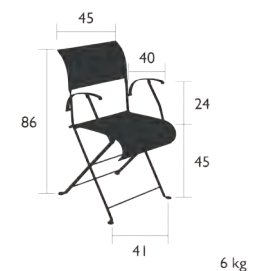

Steel frame
Steel armrests
Seat and backrest in Batyline® OTF : ISO/DUO or STEREO
Tearproof, resistant to stains, mould and deformation
Reinforced backrest
See p. I Bis for available colours