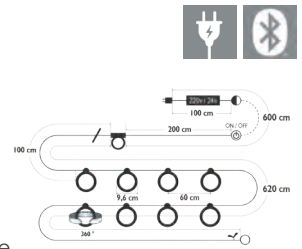

# HOOP

3501 - STRING LIGHTS L. | 200 CM

DESIGN BY J. MAZOYER-DO

ABS frame  
 Polycarbonate diffuser  
 Lighting intensity : 1 dimmer warm white (10 to 100%) + OFF  
 T° colour : 1 warm white (3000°K)  
 Technology LED - 25 W  
 Luminous flux : 960 lm  
 Type of power supply : Transformer 230 Apv\*/24 Dpv\*\* IP67 Plug type E, F & L - Controlled with dimmer switch or remotely using the integrated Bluetooth system compatible with the «Fermob Lighting» app  
 IP54 (ingress protection) | IK 6 (impact resistance) | CE  
 Lighting cable: 6.20 metres (8 rings) + 6-metres main cable  
 Powered by Smart & Green