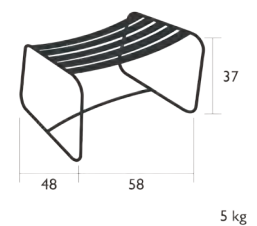

SURPRISING

I 240 - TEAK CHAIR

DESIGN BY HARALD GUGGENBICHLER

Steel rod frame
Teak slats (natural, non-oiled, grade C) seat
Teak slats (natural, non-oiled, grade C) backrest
Stacking : x 7 (Height – stacked : 101 cm)

I 244 - TEAK LOW ARMCHAIR

DESIGN BY HARALD GUGGENBICHLER

Steel rod frame
Teak slats (natural, non-oiled, grade C) seat
Teak slats (natural, non-oiled, grade C) backrest
Steel rod armrests

I 245 - TEAK FOOTREST

DESIGN BY HARALD GUGGENBICHLER

Steel rod frame
Teak slats (natural, non-oiled, grade C)

I 243 - TEAK BAR STOOL

DESIGN BY HARALD GUGGENBICHLER

Steel rod frame
Teak slats (natural, non-oiled, grade C) seat
Stacking : x 6 (Height – stacked : 104 cm)