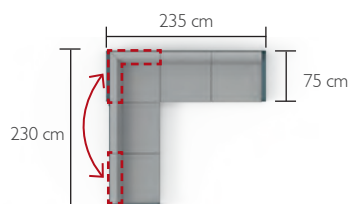

Composition n°7

3-seater sofa (8480)
2-seater corner module
- right (8524) or left (8523) -

Reverse the sofa backrest cushion and the corner cushion of the corner module.