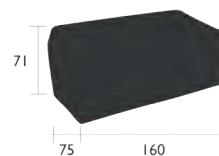

520 g

847147 ● Anthracite