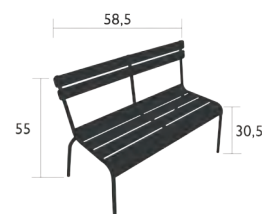

Tubular aluminium frame
Curved aluminium slats seat
Curved aluminium slats backrest
Suitable for children aged 3-6 years (complies with European standards)
Stacking : x 3 (Height – stacked : 60 cm)

2,8 kg

4170 - TABLE 57 X 57 CM