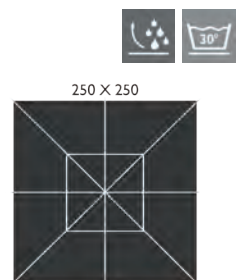

Telescopic pole - lacquered aluminium - Ø41 mm
8 lacquered aluminium pole and ribs
Spike to assemble with screw
Opening: assisted with sliding and locking handle
White braid finish - Anti-wind vent - Protective bag
Compatible with :
CONCRETE PARASOL BASE 30 KG

- ☐ V03638414 : Anthracite
- ☐ M01353 - Peacock green fabric
- ☐ M024 - ECrú fabric
- ☐ M042 - Pebble fabric
- ☐ M01281 - Granite fabric
- ☐ V03638404 : White
- ☐ M01353 - Peacock green fabric
- ☐ M024 - ECrú fabric
- ☐ M0602 - Papyrus fabric
- ☐ M042 - Pebble fabric