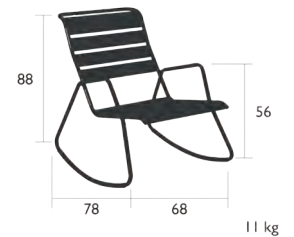

# LOUNGE

4806 - ROCKING CHAIR  
DESIGN BY STUDIO FERMOB

DOMESTIC | PROFESSIONAL | INTENSIVE

6 IPAC

Steel tube frame  
Steel slats seat  
Steel slats backrest  
Tubular steel armrests  
Compatible with :  
OUTDOOR CUSHION 43 X 103 CM - BASICS