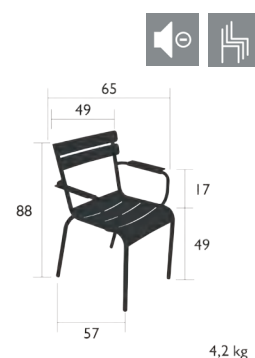

Tubular aluminium frame
Curved aluminium slats seat
Curved aluminium slats backrest
Aluminium slats armrests
Silencing pads
Stacking : x 8 (Height – stacked : 116 cm)
Compatible with :
SKIN OUTDOOR CUSHION 45 X 40 CM - BASICS
OUTDOOR CUSHION 37 X 41 CM - BASICS
OUTDOOR CUSHION 41 X 38 CM - COLOR MIX