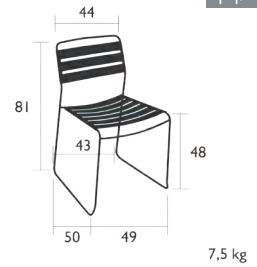

Steel rod frame
Teak slats (natural, non-oiled, grade C) seat
Teak slats (natural, non-oiled, grade C) backrest
Stacking : x 7 (Height – stacked : 101 cm)