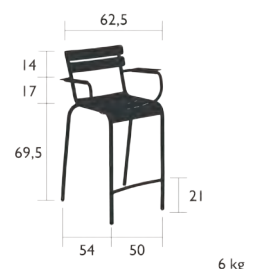

Tubular aluminium frame
Curved aluminium slats seat
Curved aluminium slats backrest
Curved aluminium slats armrests
Silencing pads
Stacking : x 6 (Height – stacked : 123 cm)
Compatible with :
SKIN OUTDOOR CUSHION 45 X 40 CM - BASICS
OUTDOOR CUSHION 37 X 41 CM - BASICS
OUTDOOR CUSHION 41 X 38 CM - COLOR MIX