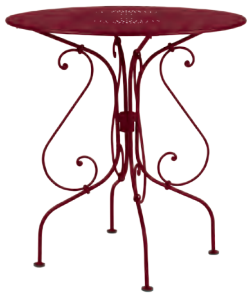

2232 - PEDESTAL TABLE Ø 67 CM

Perforated Steel sheet table top
Steel rod base
Hand forged scrolls and rings