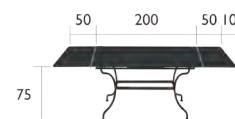

Steel frame
Steel sheet table top
Flat iron belt
Height-adjustable table legs
Leg riser provided for rain runoff
Compatible with :
PROTECTIVE COVER 210 X 100 FOR TABLE - COVERS