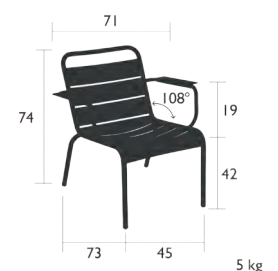

Tubular aluminium frame
Curved aluminium slats seat
Curved aluminium slats backrest
Aluminium slats armrests
Silencing pads
Stacking : x 6 (Height – stacked : 101 cm)
Compatible with :
OUTDOOR CUSHION 96 X 47 CM - BASICS
SET OF 2 OUTDOOR CUSHION 41 X 45 CM - COLOR MIX