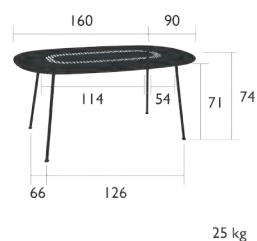

Perforated, laser-cut Steel sheet table top
Steel tube base
Compatible with :
PROTECTIVE COVER 160 X 100 CM FOR TABLE - COVERS