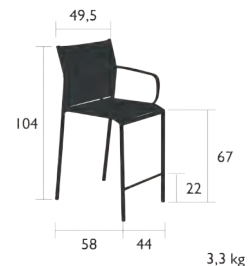

8703 - BAR CHAIR
DESIGN BY ANTOINE LESUR