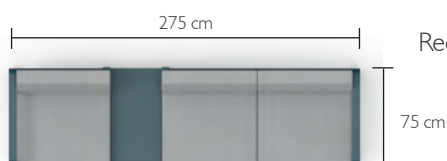

Composition n°3

1-seater left module (8511)
Rectangular connecting shelf (8452)
2-seater right module (8522)

The **BEBOP**, **BELLEVIE** and **ULTRASOFA** low tables are the perfect addition to any layout. The choice is yours!