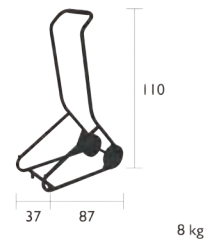

TROLLEYS

0190 - CHAIR TROLLEY

DESIGN BY STUDIO FERMOB

Steel tube frame
Storage capacity: 36 folding chairs
(Bistro, Dune, La Môme, Latitude, Folding Lorette, Plein Air)
Takes up little space - Delivered flat-packed
Stainless steel screws - 4 wheels with brake

019008 ● Black

0191 - TABLE TROLLEY

DESIGN BY STUDIO FERMOB

Steel tube frame
Storage capacity: 20 folding tables
(Bistro, Folding Lorette and Floreal, all table formats except 37 x 57, 117 x 77, Ø96, Ø117 cm and high table)
Takes up little space - Delivered flat-packed
Stainless steel screws - 4 wheels with brake

019108 ● Black

HAND TROLLEY

4190 - HAND TROLLEY

Steel frame
Supports the following seats:

- Luxembourg chair/bridge x7
- Surprising chair x4
- Cadiz chair/bridge x6
- Costa chair/bridge x6
- Stripe chair x7

Delivered assembled with wheels (Ø 20 cm)

419042 ● Liquorice

COVERS

3150 - CHAIR & ARMCHAIR STACK COVER

Polyester
Max. storage capacity: 36 chairs and armchairs
Luxembourg, Monceau, Stripe, Costa, Facto, Kintbury, Lorette and Cadiz

315054 ● Light grey

1 kg