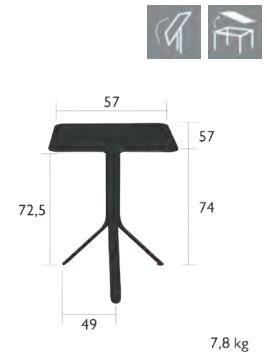

Aluminium frame
Steel sheet table top
Steel internal rod
Tilting, tables nest for storage
Aluminium flap handle to open/close the table top
Protective stoppers to fit table tops safely with no risk of denting
Height-adjustable pads
Reinforced parts :
Table top (thickness: 1.2 mm)
No rim, reduces corrosion risk