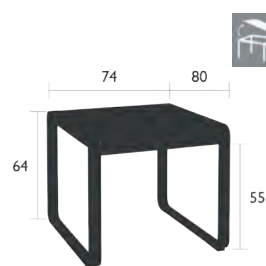

20,5 kg

8457 - MID-HEIGHT TABLE 140 X 80 CM

DESIGN BY PAGNON ET PELHAÏTRE

Steel sheet table top  
Aluminium base  
Compatible with :  
PROTECTIVE COVER 160 X 100 CM FOR TABLE - COVERS

29 kg

BELLEVIE, BALAD, BEBOP & INOUÏ