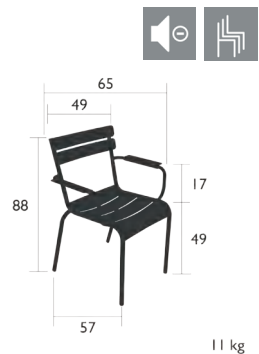

LUXEMBOURG STEEL

4121 - STEEL CHAIR
DESIGN BY FRÉDÉRIC SOFIA

Steel tube frame
Curved steel slats seat
Curved steel slats backrest
Silencing pads
Stacking : x 8 (Height – stacked : 118 cm)
Compatible with :
SKIN OUTDOOR CUSHION 45 X 40 CM - BASICS
OUTDOOR CUSHION 37 X 41 CM - BASICS
OUTDOOR CUSHION 41 X 38 CM - COLOR MIX

Steel tube frame
Curved steel slats seat
Curved steel slats backrest
Steel slats armrests
Silencing pads
Stacking : x 4 (Height – stacked : 100 cm)
Compatible with :
OUTDOOR CUSHION 37 X 41 CM - BASICS
SKIN OUTDOOR CUSHION 45 X 40 CM - BASICS
OUTDOOR CUSHION 41 X 38 CM - COLOR MIX

Steel tube frame
Curved steel slats seat
Curved steel slats backrest
Steel slats armrests
Silencing pads
Stacking : x 4 (Height – stacked : 90 cm)
Compatible with :
OUTDOOR CUSHION 96 X 47 CM - BASICS
LOW ARMCHAIR HEADREST - LUXEMBOURG
SET OF 2 OUTDOOR CUSHION 41 X 45 CM - COLOR MIX

4151 - MINIATURE CHAIR (SCALE 1/6)
DESIGN BY FRÉDÉRIC SOFIA

All steel

415165

Willow Green

415101

Cotton White

110 g