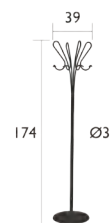

Cast iron (13 kg) base
Tubular aluminium pole
Steel wire hooks
8 hooks

969021 ● Acapulco Blue
969043 ● Chili
969082 ● Cactus

9690A5 ● Clay Grey
9690A7 ● Ice Mint