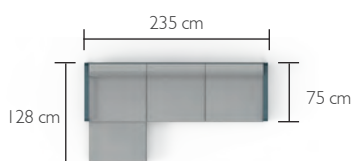

Composition n°5