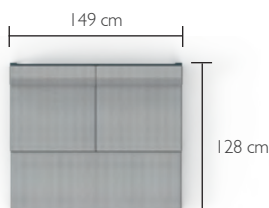

Composition n°2

2-seater central module (8520)
2-seater ottoman (8494)