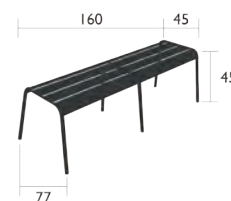

MONCEAU

DINING

481 I - 3/4-SEATER BENCH
DESIGN BY STUDIO FERMOB

Steel tube frame
Steel slats seat
Silencing pads

14,5 kg

483 I - TABLE 146 X 80 CM
DESIGN BY STUDIO FERMOB

Laser-cut Steel sheet table top
Steel tube base
Compatible with :
PROTECTIVE COVER 160 X 100 CM FOR TABLE - COVERS

25,5 kg

4832 - TABLE 194 X 94 CM
DESIGN BY STUDIO FERMOB

Laser-cut Steel sheet table top
Steel tube base
Compatible with :
PROTECTIVE COVER 210 X 100 FOR TABLE - COVERS

41 kg