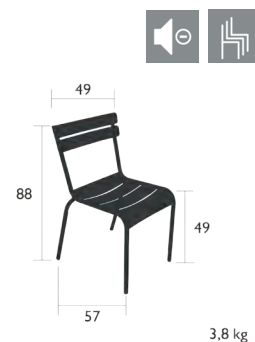

Tubular aluminium frame
Curved aluminium slats seat
Curved aluminium slats backrest
Silencing pads
Stacking : x 10 (Height – stacked : 123.5 cm)
Compatible with :
SKIN OUTDOOR CUSHION 45 X 40 CM - BASICS
OUTDOOR CUSHION 37 X 41 CM - BASICS
OUTDOOR CUSHION 41 X 38 CM - COLOR MIX