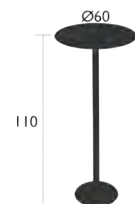

23 kg

7546 - HIGH TABLE Ø 60 CM

Reinforced steel sheet: supporting cross-beams beneath table top  
 Liquorice steel central column base  
 Cast iron (13 kg) base  
 Stiffed resonance for a more comfortable use  
 Thicker table top for optimal hold  
 Special height for the Contract network only (90 cm)  
Compatible with :  
 BAG HOOKS - CONCORDE