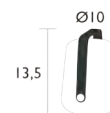

Bambou handle
Polyethylene diffuser
Lighting intensity : 1 neutral white (100%) + 1 cool white (100%) +
1 candle-style flickering mode + OFF
T° colour : 1 candle-style warm white (2300°K), 1 neutral white
(4000°K) and 1 cool white (6000°K)
Technology LED - 0.3 W
Luminous flux : 20 lm
Min. Battery life : 10 h - Max. : 13 h
Rechargeable (4h)
Type of power supply : USB-C - Cable (supplied) 1.5 m
Controlled with switch
IP44 (ingress protection) | IK10 (impact resistance) | CE | FCC
Powered by Smart & Green

130 g

365200 - LAMP BAMBOO H.25 CM

DESIGN BY TRISTAN LOHNER

NEW

DOMESTIC | PROFESSIONAL | INTENSIVE