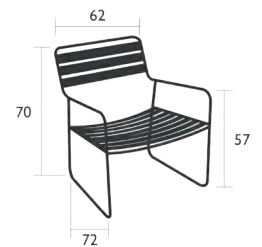

SURPRISING

1225 - CHAIR

DESIGN BY HARALD GUGGENBICHLER

Steel rod frame
Laser-cut steel sheet slats seat
Laser-cut steel sheet slats backrest
Stacking : x 10 (Height – stacked : 95 cm)
Product enhancement :
Improved stacking capacity

7 kg

1217 - LOW ARMCHAIR

DESIGN BY HARALD GUGGENBICHLER

Steel rod frame
Laser-cut steel sheet slats seat
Laser-cut steel sheet slats backrest
Steel rod armrests

10,5 kg

1218 - FOOTREST

DESIGN BY HARALD GUGGENBICHLER

Steel rod frame
Laser-cut steel sheet
Slides away under the low armchair

5,7 kg

1233 - BAR STOOL

DESIGN BY HARALD GUGGENBICHLER

Steel rod frame
Laser-cut steel sheet slats seat
Stacking : x 6 (Height – stacked : 100 cm)

9 kg